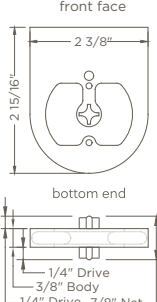

DUAL MOTOR MOUNT & WIDE SHADE COUPLER
SHA-B6XX & SHA-B5WXX

Designed to couple multiple fabric panels where side-by-side motor installation is required. Pair with the wide version of the shade coupler for spacing consistency.

Compatible with wired motor and battery motor installation

Wide Shade Coupler available

- Silver Aluminum
- Black Aluminum