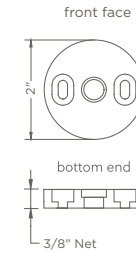

MINI INSIDE/JAMB MOUNT BRACKETS