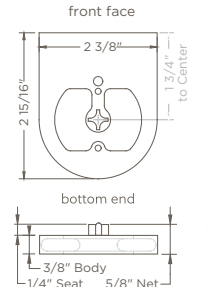

# FLOATING/OUTSIDE MOUNT BRACKETS

**FLOATING/OUTSIDE MOUNT:  
IDLER SIDE**  
SHA-B3XX

Designed for wall or ceiling mount installations

Compatible with wired motor, battery motor, and manual installation

-  Silver Aluminum
-  Black Aluminum
-  White
-  Black