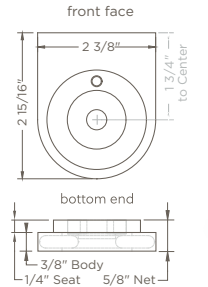

# FLOATING/OUTSIDE MOUNT BRACKETS

**FLOATING/OUTSIDE MOUNT:  
IDLER SIDE**  
SHA-B3XX

Designed for wall or ceiling mount installations

Compatible with wired motor, battery motor, and manual installation

-  Silver Aluminum
-  Black Aluminum
-  White
-  Black