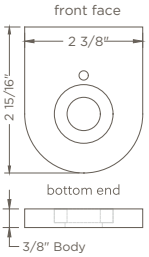

SPECIALTY BRACKETS

SHADE COUPLER
SHA-B5XX

Designed to couple multiple fabric panels. Hardware included for unified or independent shade operation.

Compatible with wired motor, battery motor and manual installation

- Silver Aluminum
- Black Aluminum
- White
- Black