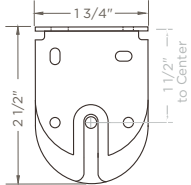

BASIC BRACKETS

POCKET BRACKET KIT & POCKET SHADE COUPLER SHA-CB34-XX & SHA-CB5-XX

Designed as an affordable and easier installation option for covered locations such as open pockets, fabric valances, fabric panels and drapes.

For instances where you want to couple multiple shades these brackets provide the same features of our exposed shade coupler but for covered locations.

Compatible with wired motor and battery motor installation.

White