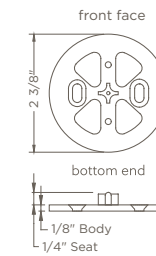

## INSIDE/JAMB MOUNT BRACKETS

**INSIDE/JAMB MOUNT: IDLER SIDE**  
SHA-B1XX

Designed for wall or window jamb mount installations

Compatible with wired motor, battery motor, and manual installation

-  Silver Aluminum
-  Black Aluminum
-  White
-  Black