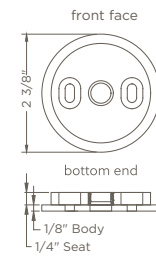

INSIDE/JAMB MOUNT BRACKETS

INSIDE/JAMB MOUNT: IDLER SIDE
SHA-B1XX

Designed for wall or window jamb mount installations

Compatible with wired motor, battery motor, and manual installation

- Silver Aluminum
- Black Aluminum
- White
- Black