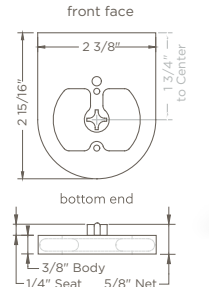

**FLOATING/OUTSIDE MOUNT
MANUAL: DRIVE SIDE**
SHA-B4MANUALXX

Designed for wall or ceiling mount installations

Compatible with manual installation

- Silver Aluminum
- Black Aluminum
- White
- Black