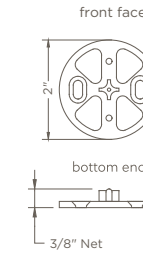

INSIDE/JAMB MOUNT MINI: IDLER SIDE SHA-B1MINXX

Designed for wall or window jamb mount installations with tight tolerances

Compatible with wired motor and battery motor installation