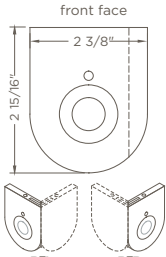

90° ANGLE/CORNER MOUNT
SHA-B7XX & SHA-B8XX

Designed as corner solution, reducing the light gap caused by using separate brackets. Brackets are purchased as a configurable pair to accommodate any situation.

Compatible with wired motor, battery motor, and manual installation

Configurable design

- Silver Aluminum
- Black Aluminum