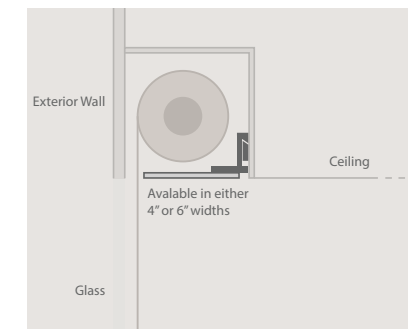

## NEGATIVE REVEAL POCKET SYSTEM

Savant's Negative Reveal Pocket System installs into an existing ceiling pocket and allows for a consistent, clean look and stays that way even when joining different types of materials. Corner molds available for a uniform corner look.

Savant's negative reveal pocketing system is available in 4" and 6" widths and includes basic bracket set.

CUT THEM

LINK THEM

PAINT THEM