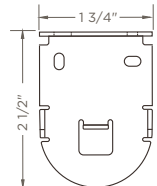

BASIC BRACKETS

POCKET BRACKET KIT & POCKET SHADE COUPLER SHA-CB34-XX & SHA-CB5-XX

Designed as an affordable and easier installation option for covered locations such as open pockets, fabric valances, fabric panels and drapes.

For instances where you want to couple multiple shades these brackets provide the same features of our exposed shade coupler but for covered locations.

Compatible with wired motor and battery motor installation.

White