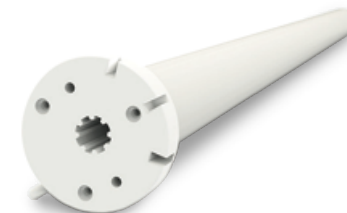

CONTROL & CONFIGURATION BATTERY INSTALLATIONS

POWER & MOTORS

Battery powered motors require no electrical wiring, no external battery pack and no complicated installation. Rechargeable from wall charger similar to your mobile phone.