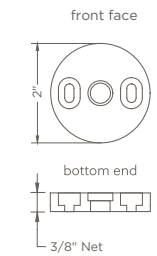

INSIDE/JAMB MOUNT MANUAL: DRIVE SIDE
SHA-B2MANUALXX

Designed for wall or window jamb mount installations

Compatible with manual installation

- Silver Aluminum
- Black Aluminum
- White
- Black