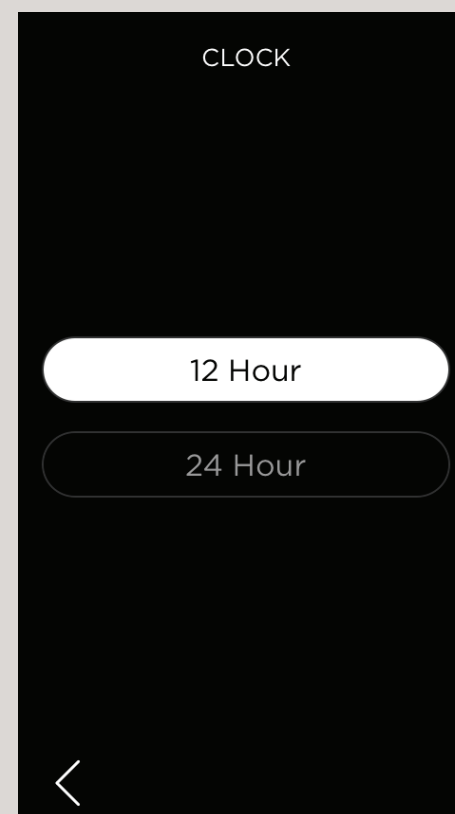

CLOCK

A clock is now displayed at the top of the home screen, available in both 12 hour and 24 hour modes.