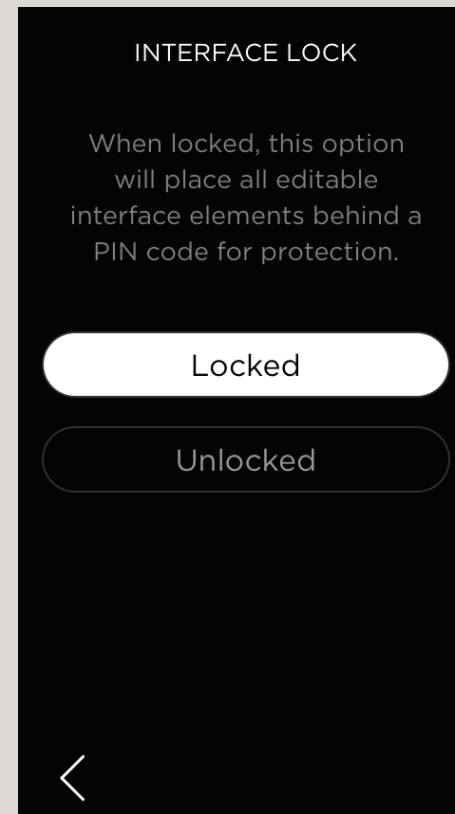

Voice Button supports Siri on IP controlled Apple TV

**CHOOSE YOUR ROOMS**

Select the rooms each user interface can control. Keep the experience simple for guests, set up a remote for the kids, or enable all rooms for full control of your home right from the palm of your hand.

**MANAGE YOUR HOME SCREEN**

Show, hide, or reorder services, add favorite channels or Scenes to your home screen, and change them whenever you like to best suit your usage.

Save multiple different interfaces for each user, for a layout to fit any occasion

### LOCK IT DOWN

Settled on a layout that works perfectly for you and don't want it to change? Add a PIN to lock remote settings.