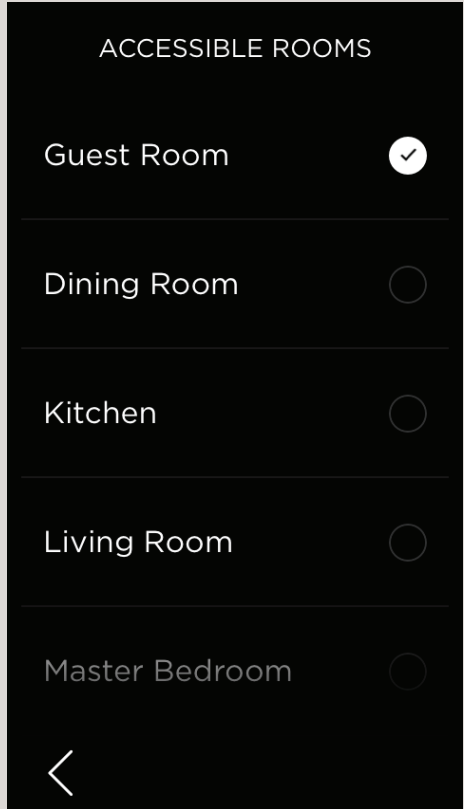

# SAVANT CUSTOM REMOTE

A personalized experience for every user in your home

**SAVANT**

savant.com

Swipe or tap to access Settings

Tap and hold to reorder Services

Swipe or tap to access Scenes

Add Room Images for intuitive navigation

Voice Button supports Siri on IP controlled Apple TV

**CHOOSE YOUR ROOMS**

Select the rooms each user interface can control. Keep the experience simple for guests, set up a remote for the kids, or enable all rooms for full control of your home right from the palm of your hand.

**MANAGE YOUR HOME SCREEN**

Show, hide, or reorder services, add favorite channels or Scenes to your home screen, and change them whenever you like to best suit your usage.

Save multiple different interfaces for each user, for a layout to fit any occasion

### CLOCK

A clock is now displayed at the top of the home screen, available in both 12 hour and 24 hour modes.

Keep your favorite channels front and center

Move your favorite scenes to the home page

Hide the Scenes list and settings for a simple, clean look with no swiping required